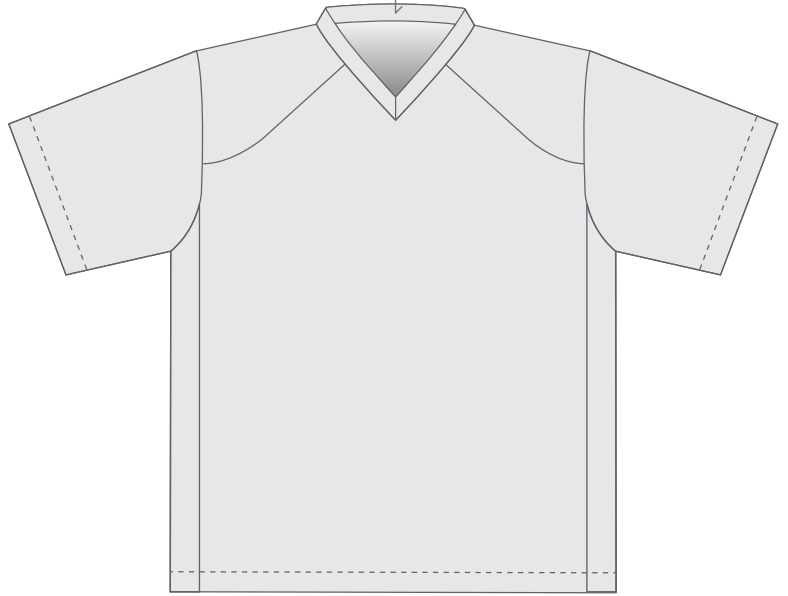

PRODUCT:

FBM05 - Football Replica

FABRIC: FABRIC

EPAULETTES	NO

PRODUCT COLORS:

BASE COLOR 1	N / A	<input type="text"/>
BASE COLOR 2	N / A	<input type="text"/>
ACCENT COLOR	N / A	<input type="text"/>
ACCENT COLOR 2	N / A	<input type="text"/>

NOTES TO CUSTOMER:

START HERE

TEMPLATE BASED ON SIZE LARGE

LEFT SLEEVE

RIGHT SLEEVE

Please check your proof carefully before you take responsibility of approving. By approving this proof you are declaring it "Approved for Production" and assume all responsibility for any errors or omissions of art and layout. This shirt is based on a size large and layout may vary per size. The graphics on this layout are not fully to proportion and do not reflect the exact sizing that will be used on your final garment. This layout is to show color and placement of graphics that are to be printed on your finished product. Logos passing over and that run along seams will not always 100% match and may vary up to an 1/8th of an inch. Colors are subject to variation on product and may not match 100%. If PMS colors are provided, they will be matched as close as possible, however we do not guarantee exact PMS. Reproduction of this garment is strictly prohibited unless authorized by customer. If you would like access to your own graphics on this proof, please contact us.