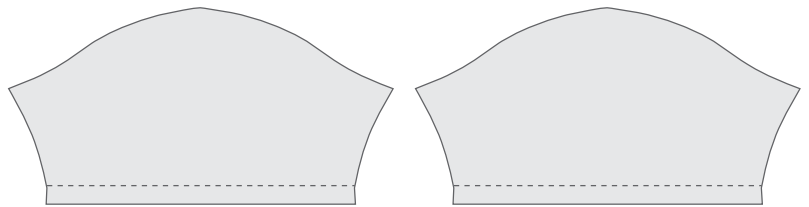

PRODUCT:

FBM05 - Football Replica

FABRIC: FABRIC

EPAULETTES	NO

PRODUCT COLORS:

BASE COLOR 1	N / A	<input type="text"/>
BASE COLOR 2	N / A	<input type="text"/>
ACCENT COLOR	N / A	<input type="text"/>
ACCENT COLOR 2	N / A	<input type="text"/>

NOTES TO CUSTOMER:

START HERE

TEMPLATE BASED ON SIZE LARGE

LEFT SLEEVE

RIGHT SLEEVE

Please check your proof carefully before you take responsibility of approving. By approving this proof you are declaring it "Approved for Production" and assume all responsibility for any errors or omissions of art and layout. This shirt is based on a size large and layout may vary per size. The graphics on this layout are not fully to proportion and do not reflect the exact sizing that will be used on your final garment. This layout is to show color and placement of graphics that are to be printed on your finished product. Logos passing over and that run along seams will not always 100% match and may vary up to an 1/8th of an inch. Colors are subject to variation on product and may not match 100%. If PMS colors are provided, they will be matched as close as possible, however we do not guarantee exact PMS. Reproduction of this garment is strictly prohibited unless authorized by customer. If you would like access to your own graphics on this proof, please contact us.