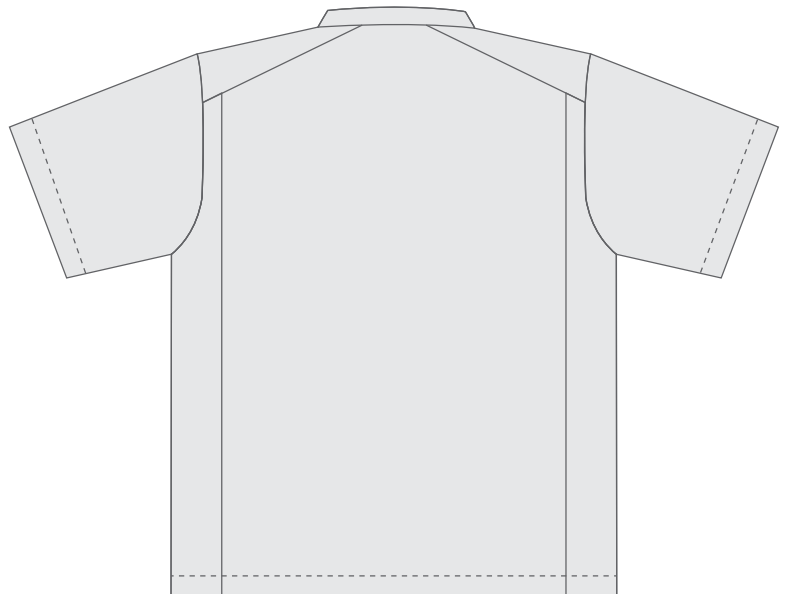

PRODUCT:

FBM05 - Football Replica

FABRIC: FABRIC

EPAULETTES	NO

PRODUCT COLORS:

BASE COLOR 1	N / A	<input type="text"/>
BASE COLOR 2	N / A	<input type="text"/>
ACCENT COLOR	N / A	<input type="text"/>
ACCENT COLOR 2	N / A	<input type="text"/>

NOTES TO CUSTOMER:

START HERE

TEMPLATE BASED ON SIZE LARGE

LEFT SLEEVE

RIGHT SLEEVE

Please check your proof carefully before you take responsibility of approving. By approving this proof you are declaring it "Approved for Production" and assume all responsibility for any errors or omissions of art and layout. This shirt is based on a size large and layout may vary per size. The graphics on this layout are not fully to proportion and do not reflect the exact sizing that will be used on your final garment. This layout is to show color and placement of graphics that are to be printed on your finished product. Logos passing over and that run along seams will not always 100% match and may vary up to an 1/8th of an inch. Colors are subject to variation on product and may not match 100%. If PMS colors are provided, they will be matched as close as possible, however we do not guarantee exact PMS. Reproduction of this garment is strictly prohibited unless authorized by customer. If you would like access to your own graphics on this proof, please contact us.