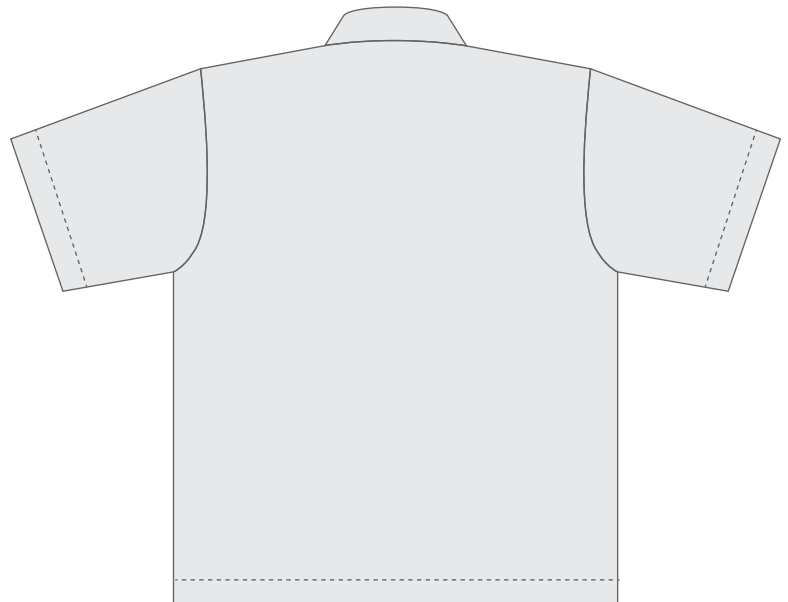

LEFT SLEEVE

RIGHT SLEEVE

Please check your proof carefully before you take responsibility of approving. By approving this proof you are declaring it "Approved for Production" and assume all responsibility for any errors or omissions of art and layout. This shirt is based on a size large and layout may vary per size. The graphics on this layout are not fully to proportion and do not reflect the exact sizing that will be used on your final garment. This layout is to show color and placement of graphics that are to be printed on your finished product. Logos passing over and that run along seams will not always 100% match and may vary up to an 1/8th of an inch. Colors are subject to variation on product and may not match 100%. If PMS colors are provided, they will be matched as close as possible, however we do not guarantee exact PMS. Reproduction of this garment is strictly prohibited unless authorized by customer. If you would like access to your own graphics on this proof, please contact us.