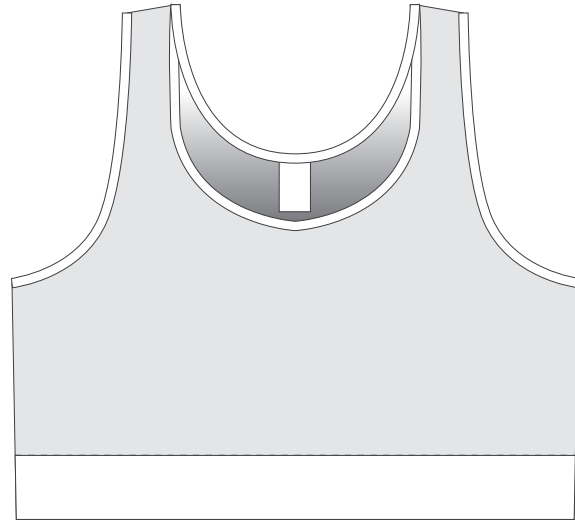

**PRODUCT:**

**SPB09 - Sports Bra**

**FABRIC: ISPORT**

OPTIONS

N / A

**SHIRT COLORS:**

BASE COLOR 1                      N / A   

BASE COLOR 2                      N / A   

ELASTIC                                N / A   

BINDING COLOR                      N / A   

**NOTES TO CUSTOMER:**

**START HERE**

TEMPLATE BASED ON SIZE LARGE

*Please check your proof carefully before you take responsibility of approving. By approving this proof you are declaring it "Approved for Production" and assume all responsibility for any errors or omissions of art and layout. This shirt is based on a size large and layout may vary per size. The graphics on this layout are not fully to proportion and do not reflect the exact sizing that will be used on your final garment. This layout is to show color and placement of graphics that are to be printed on your finished product. Logos passing over and that run along seams will not always 100% match and may vary up to an 1/8th of an inch. Colors are subject to variation on product and may not match 100%. If PMS colors are provided, they will be matched as close as possible, however we do not guarantee exact PMS. Reproduction of this garment is strictly prohibited unless authorized by customer. If you would like access to your own graphics on this proof, please contact us.*