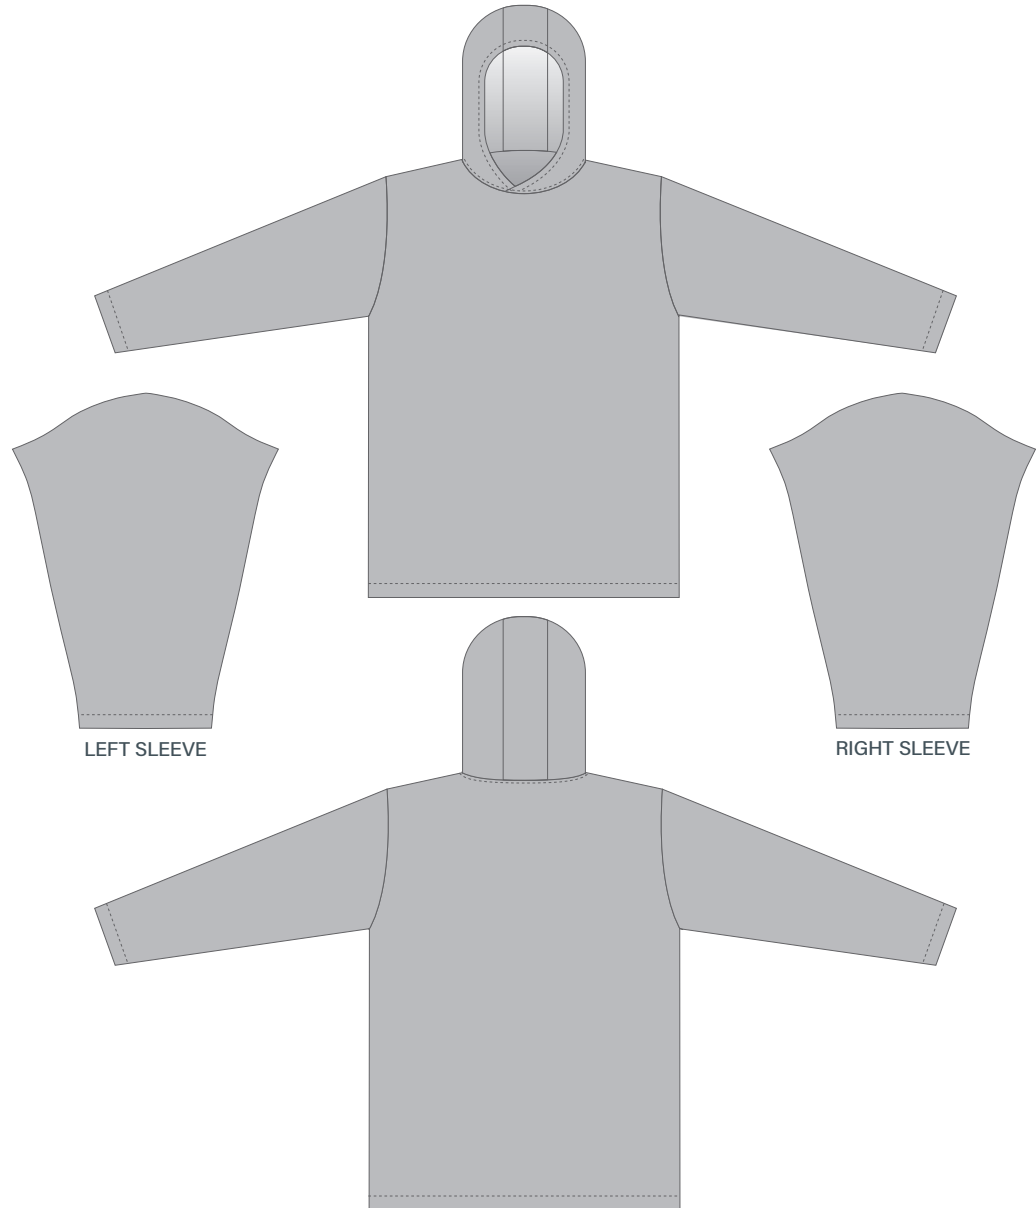

LSM06 - MENS HOODED JERSEY

NOTE: HOOD IS ONE LAYER AND CAN NOT BE DECORATED

TEMPLATE BASED ON SIZE LARGE

FABRIC: **DRYTX**

OPTIONS:

NONE N / A

COLORS:

BASE COLOR 1 N / A

BASE COLOR 2 N / A

ACCENT COLOR N / A

ACCENT COLOR 2 N / A

NOTES:

START HERE

NECK LABEL:

LEFT SLEEVE

RIGHT SLEEVE